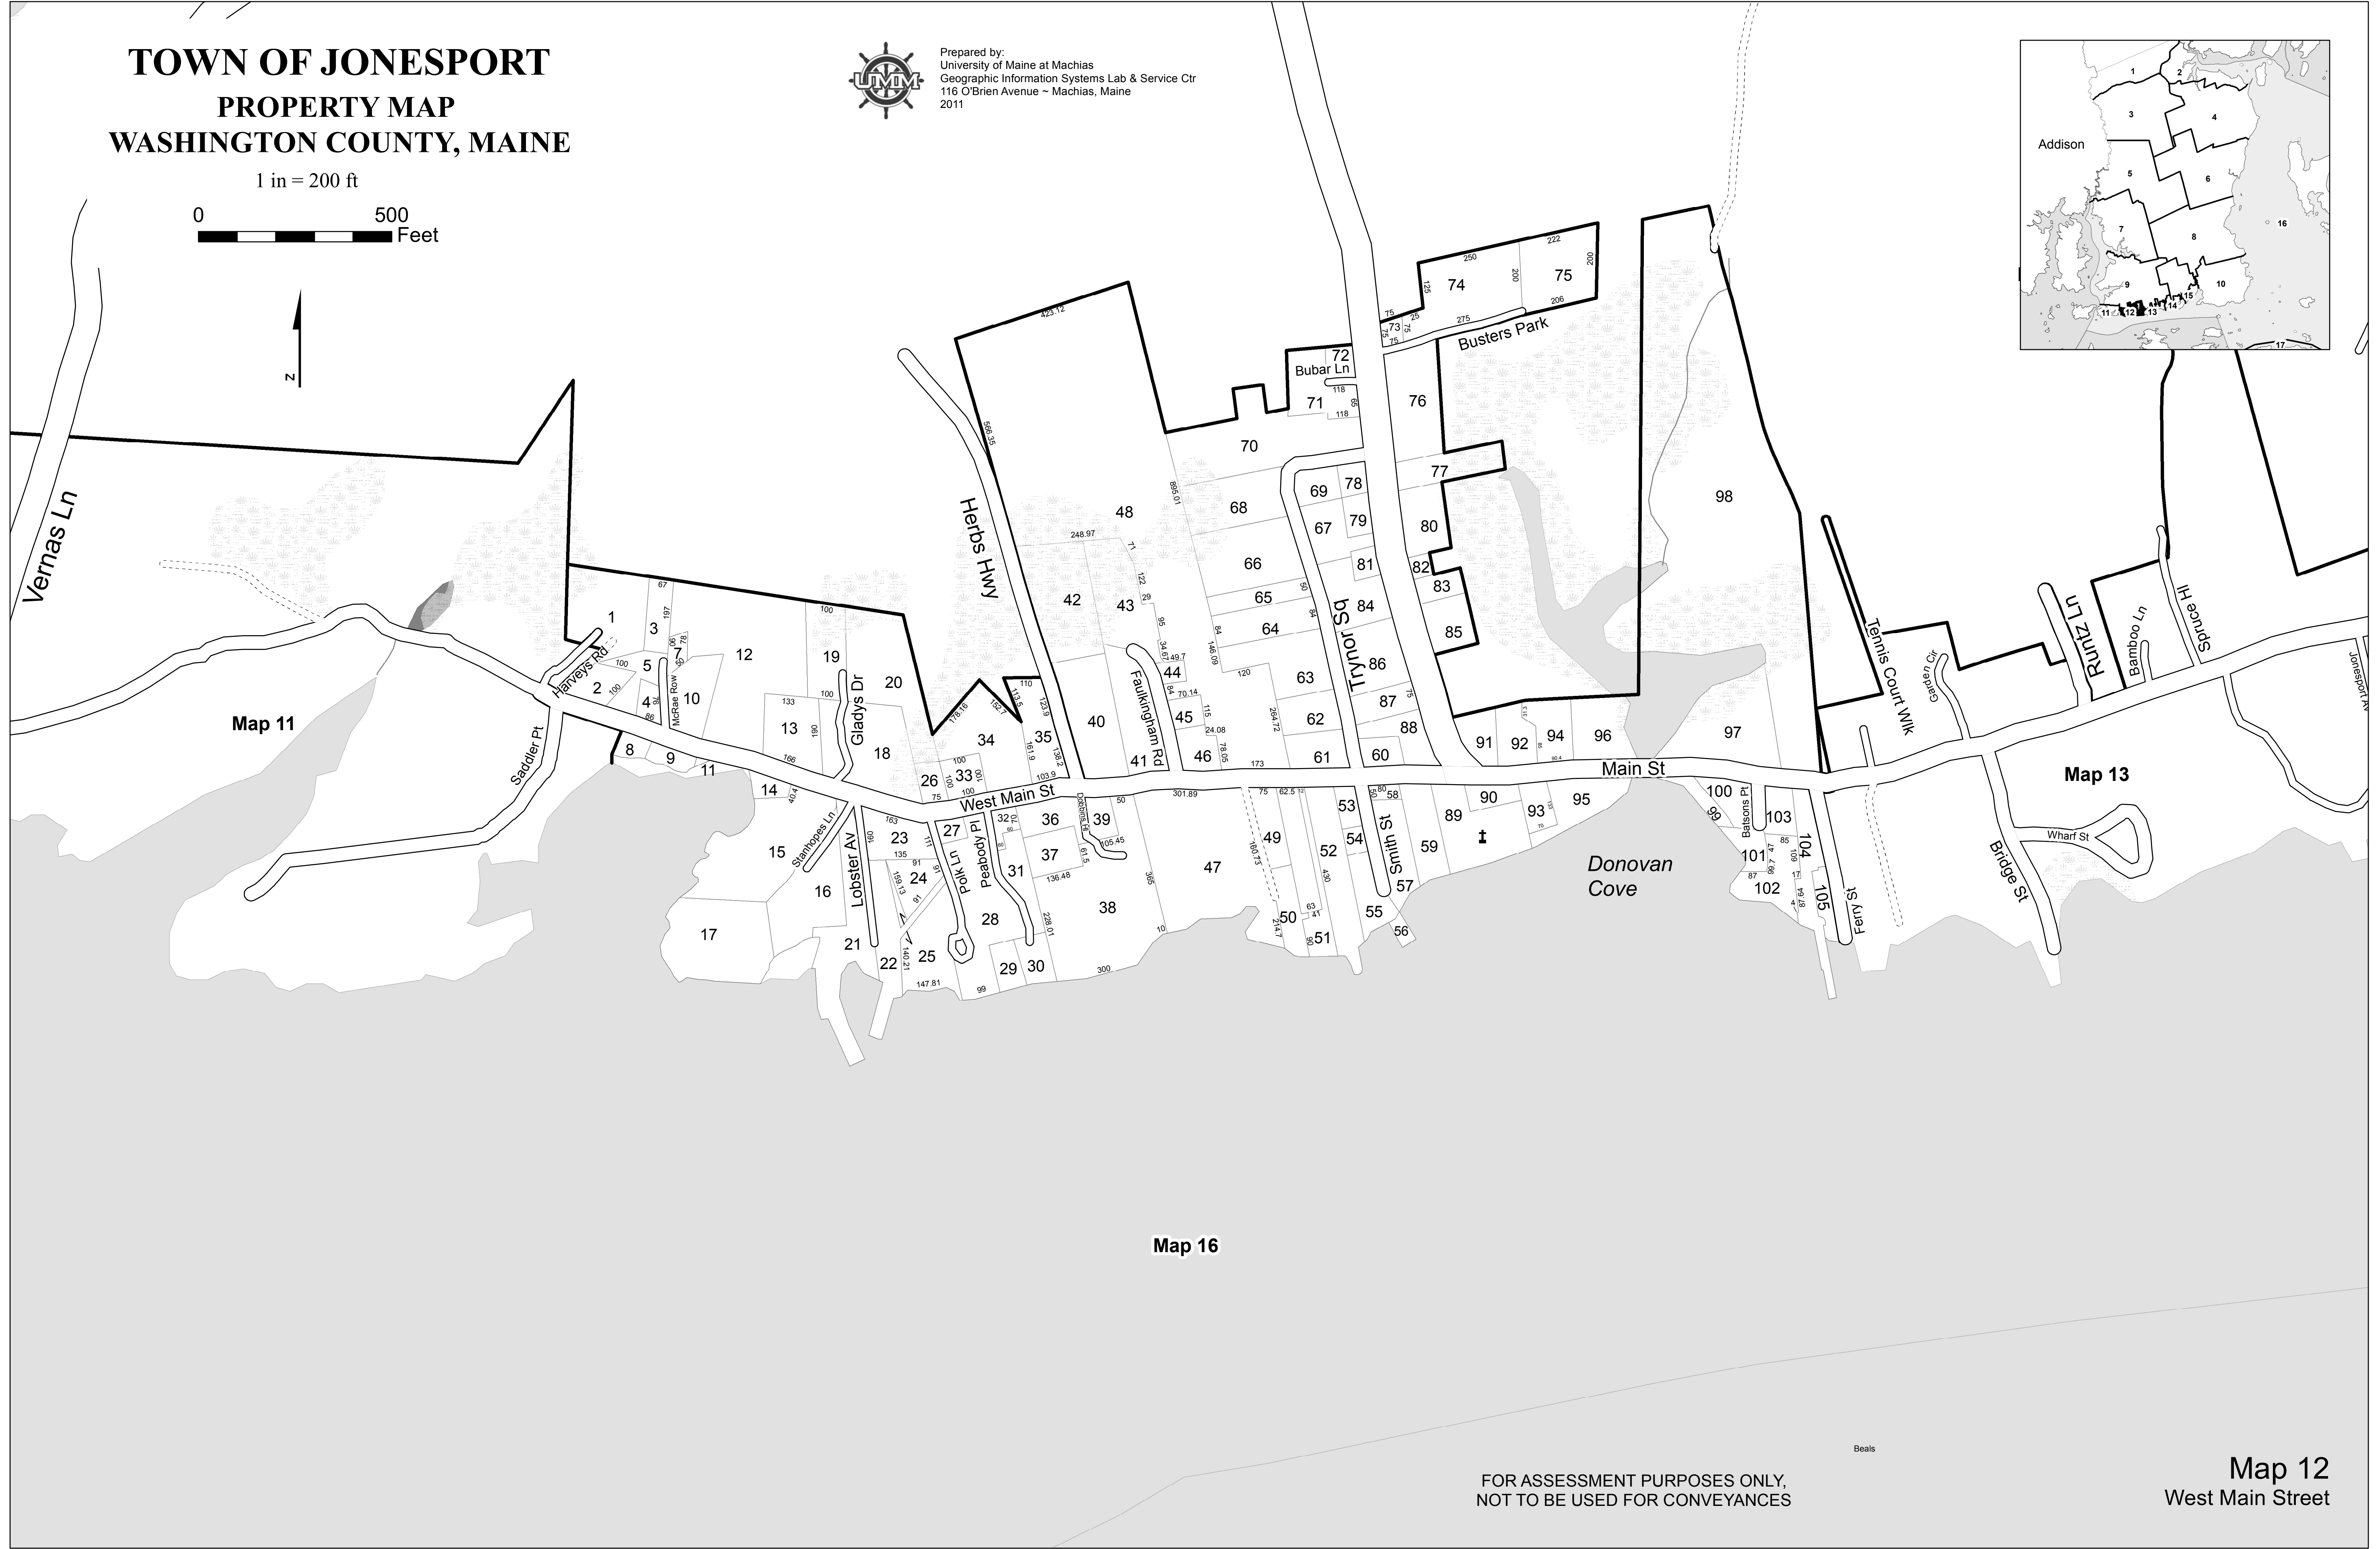

TOWN OF JONESPORT PROPERTY MAP WASHINGTON COUNTY, MAINE

Prepared by:
University of Maine at Machias
Geographic Information Systems Lab & Service Ctr
116 O'Brien Avenue ~ Machias, Maine
2011

1 in = 200 ft

Map 11

Map 13

Map 16

FOR ASSESSMENT PURPOSES ONLY,
NOT TO BE USED FOR CONVEYANCES

Map 12
West Main Street