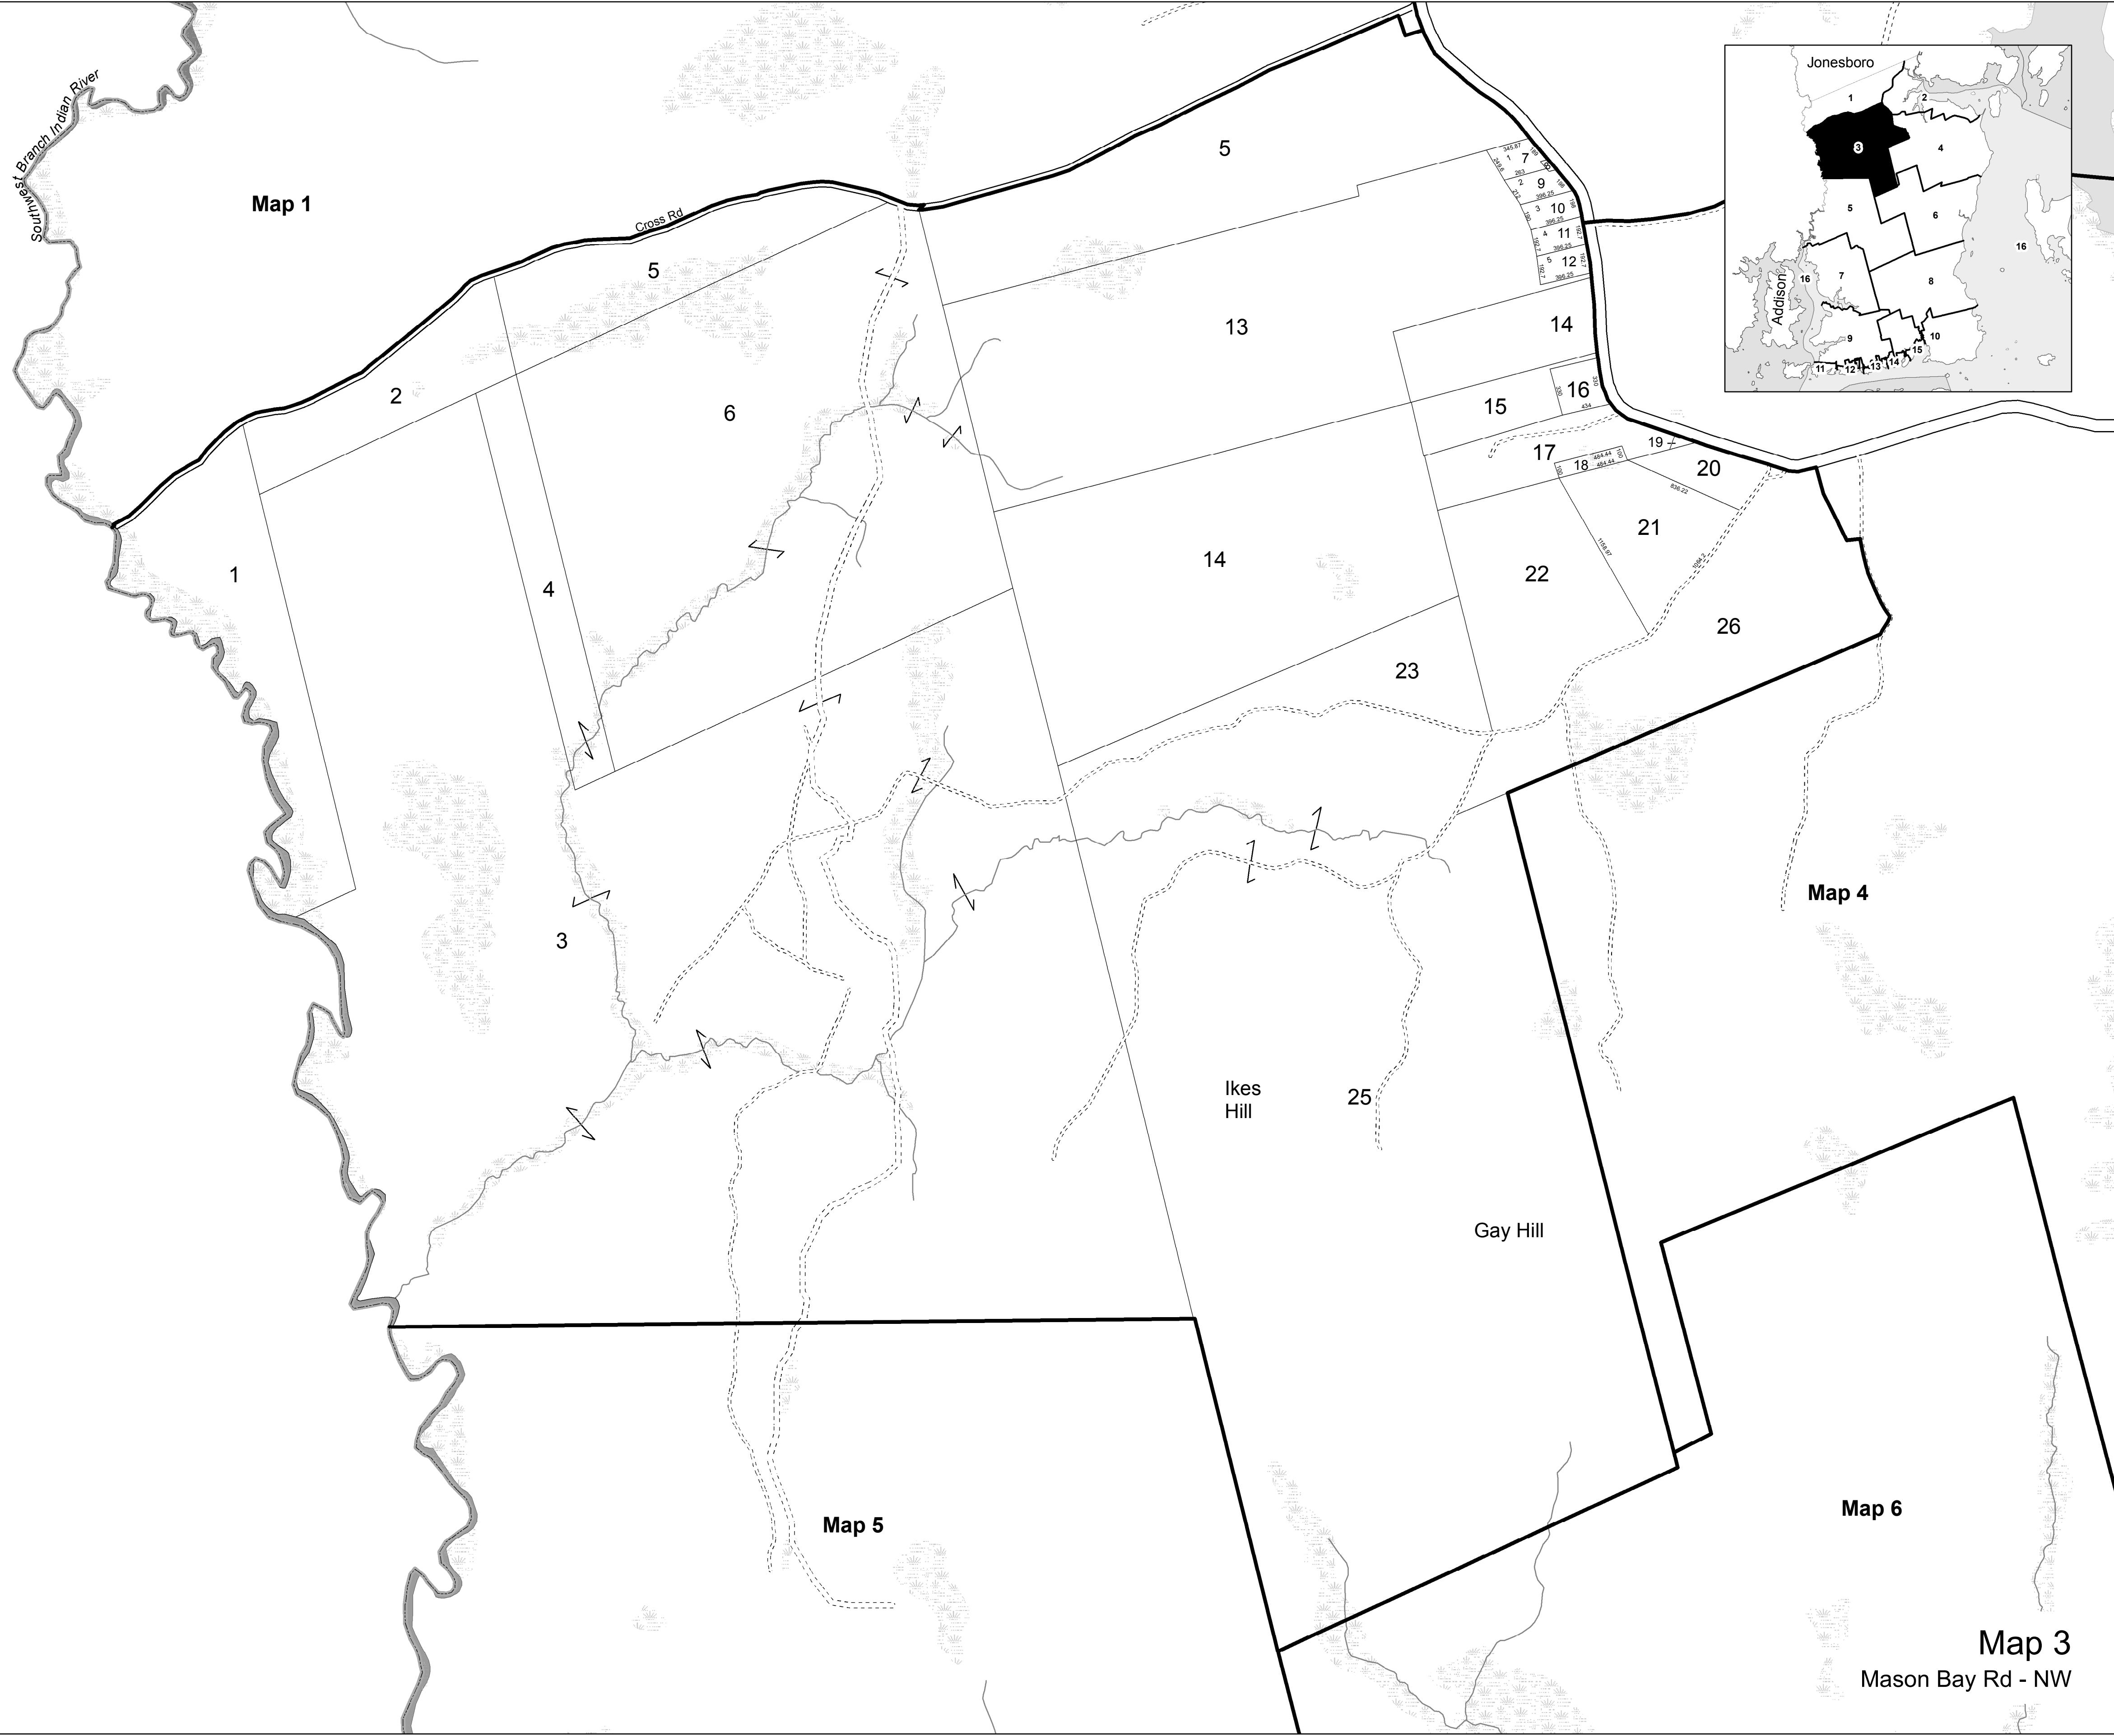

TOWN OF JONESPORT PROPERTY MAP WASHINGTON COUNTY, MAINE

0 500 1,000 Feet
1 in = 600 ft

Addison

FOR ASSESSMENT PURPOSES ONLY,
NOT TO BE USED FOR CONVEYANCES

Prepared by:
University of Maine at Machias
Geographic Information Systems Lab & Service Ctr
116 O'Brien Avenue ~ Machias, Maine
2011

Map 3
Mason Bay Rd - NW