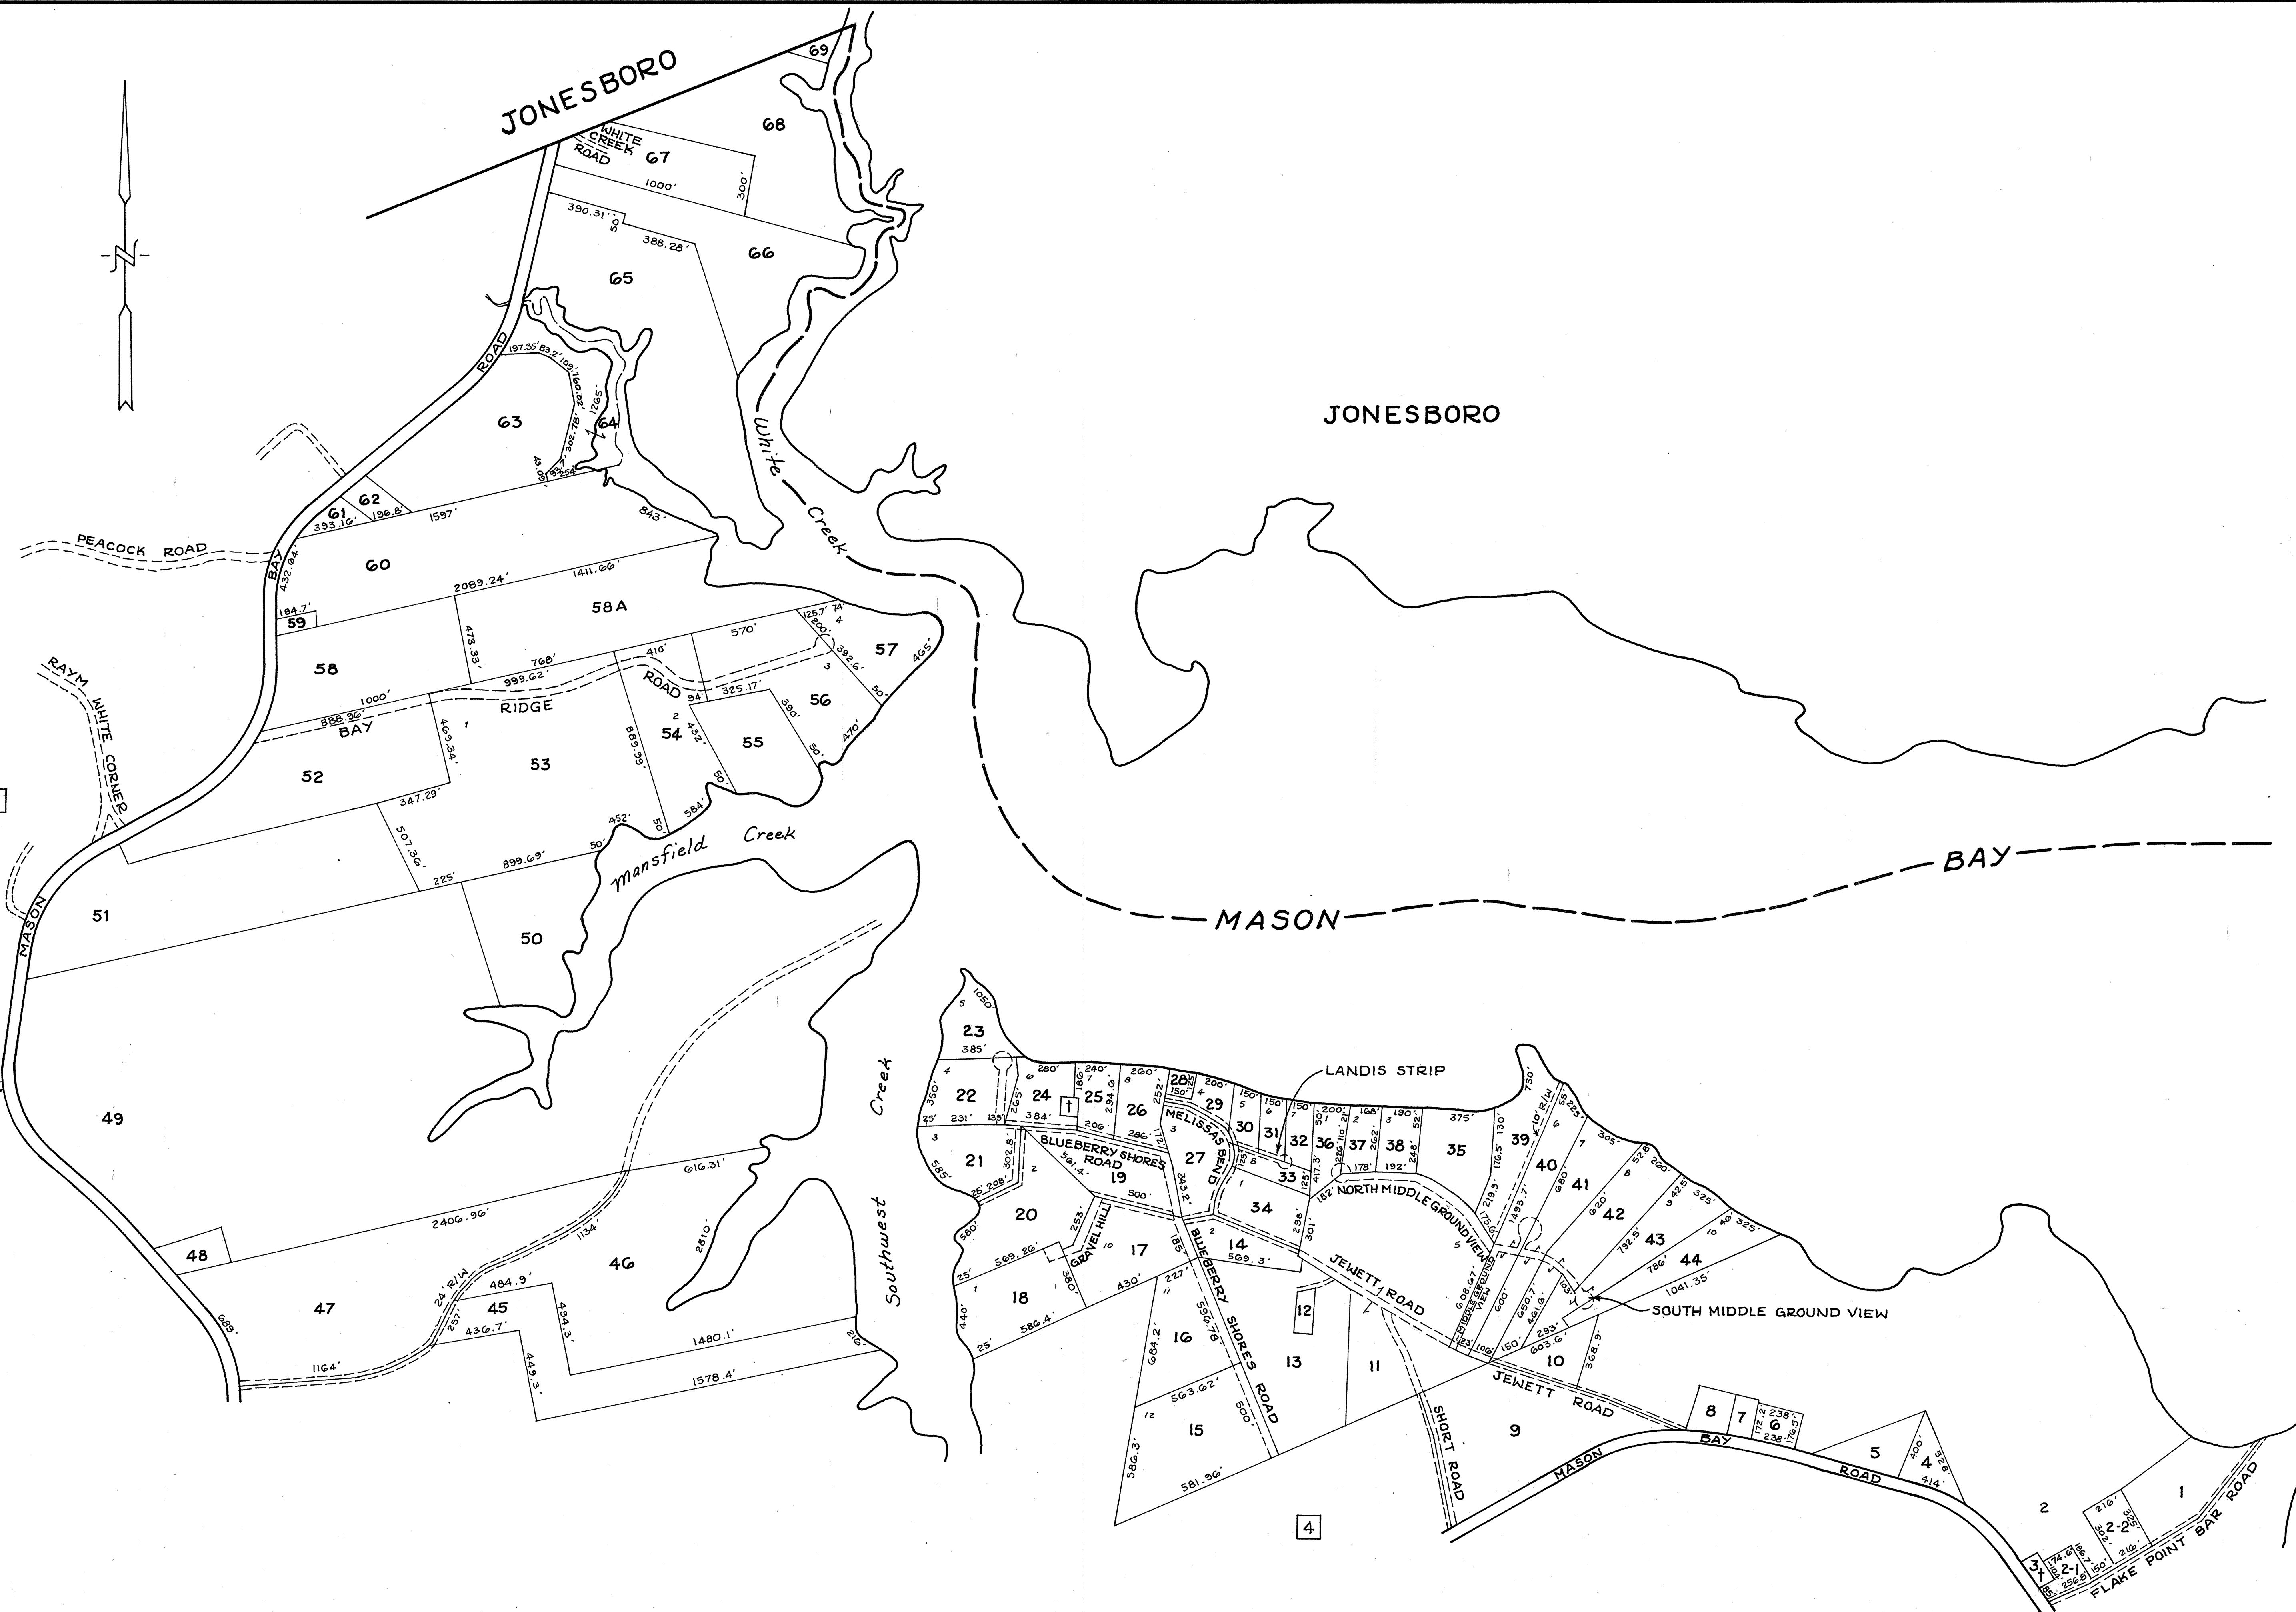

JONESBORO

JONESBORO

1

4

EMS
EASTERN MAPPING SERVICES
NEWBURGH, MAINE
(207) 234-2777

DATE OF AERIAL PHOTOGRAPHY MARCH 28, 2006
DATE OF MAP COMPLETION JULY 1, 2008
MAP SCALE 1 INCH = 400 FEET

LEGEND
PARCEL NUMBERS 2
MATCH LINE .....
ADJACENT MAPS 3

TAX MAP
TOWN OF JONESPORT
WASHINGTON COUNTY, MAINE

MAP NUMBER
2